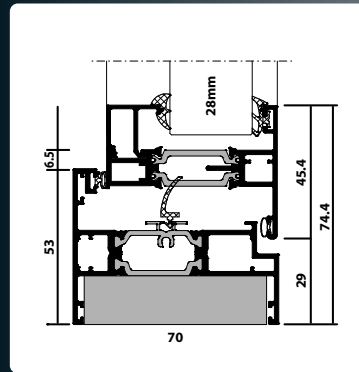

The *Choices* brand

Windows, Doors, Conservatories

'Choices' Aluminium Windows

Optio '58BW' Flush Casement

Specification

- ✓ 70mm only
- ✓ Frame Heights - 53mm or 73mm
- ✓ Internally glazed
- ✓ Fixed panes with dummy sashes
- ✓ Window Energy Rated 'B'
- ✓ Cranked handles
- ✓ Polyamide thermal break design for thermal performance

Colour Range

for fast delivery

Two frame depths

Two frame heights

Specification

- ✓ Contemporary Flat sash
- ✓ 58mm or 70mm front to back profile depth
- ✓ Frame Heights - 43mm, 53mm and 73mm
- ✓ Externally glazed fixed panes or internally glazed dummy sashes
- ✓ Window Energy Rated 'B'
- ✓ Black or White cranked handles
- ✓ Polyamide thermal break design for thermal performance