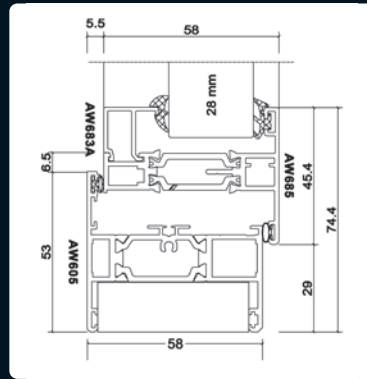

The *Choices* brand

Windows, Doors, Conservatories

'Choices' Aluminium Windows

Optio '58BW' Flush Casement

Specification

- ✓ 70mm only
- ✓ Frame Heights - 53mm or 73mm
- ✓ Internally glazed
- ✓ Fixed panes with dummy sashes
- ✓ Window Energy Rated 'B'
- ✓ Cranked handles
- ✓ Polyamide thermal break design for thermal performance

Colour Range

for fast delivery

Two frame depths

Two frame heights

Specification

- ✓ Contemporary Flat sash
- ✓ 58mm or 70mm front to back profile depth
- ✓ Frame Heights - 43mm, 53mm and 73mm
- ✓ Externally glazed fixed panes or internally glazed dummy sashes
- ✓ Window Energy Rated 'B'
- ✓ Black or White cranked handles
- ✓ Polyamide thermal break design for thermal performance