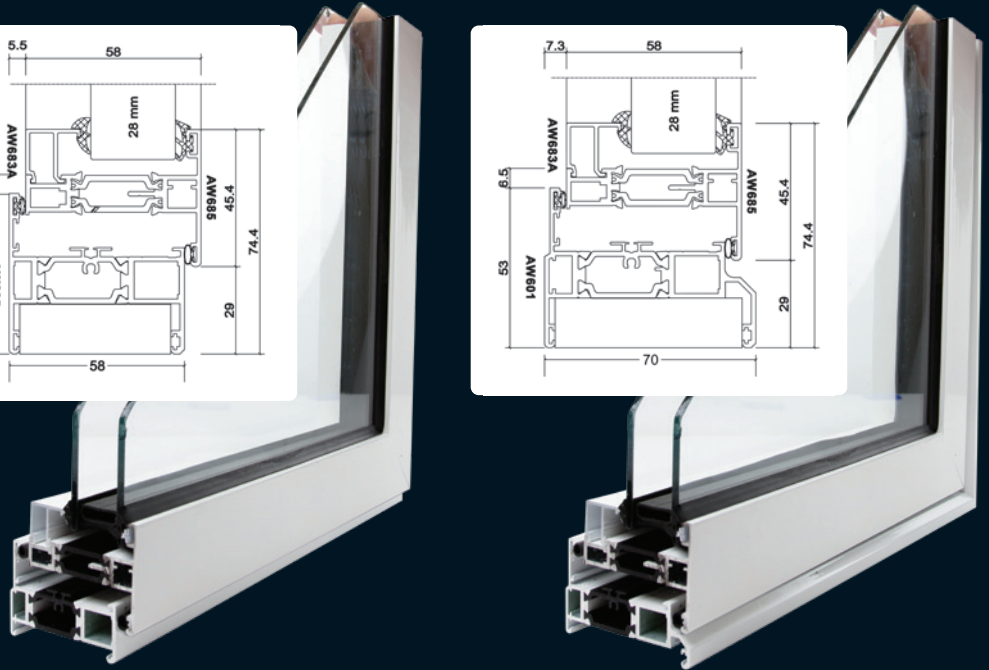

The *Choices* brand

Windows, Doors, Conservatories

'Choices' Aluminium Windows

Optio '58BW' Flush Casement

Specification

- ✓ 70mm only
- ✓ Frame Heights - 53mm or 73mm
- ✓ Internally glazed
- ✓ Fixed panes with dummy sashes
- ✓ Window Energy Rated 'B'
- ✓ Cranked handles
- ✓ Polyamide thermal break design for thermal performance

'Choices' Aluminium Windows

The ALUK range was the first aluminium system in the UK to achieve an 'A' rated window for the Energy Saving Scheme with a double glazed unit.

The standard 'Choices' aluminium window is the Optio '58BW ST Casement'

Colour Range

for fast delivery

Two frame depths

Two frame heights

Specification

- ✓ Contemporary Flat sash
- ✓ 58mm or 70mm front to back profile depth
- ✓ Frame Heights - 43mm, 53mm and 73mm
- ✓ Externally glazed fixed panes or internally glazed dummy sashes
- ✓ Window Energy Rated 'B'
- ✓ Black or White cranked handles
- ✓ Polyamide thermal break design for thermal performance