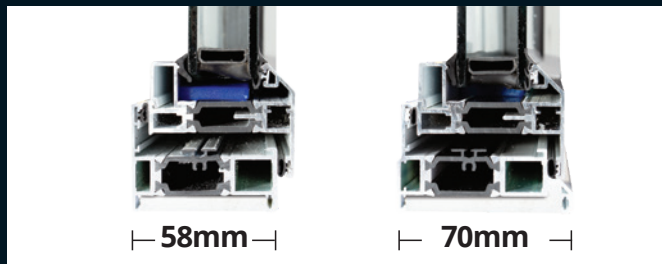

The *Choices* brand

Windows, Doors, Conservatories

'Choices' Aluminium Windows

Optio '58BW' Flush Casement

Specification

- ✓ 70mm only
- ✓ Frame Heights - 53mm or 73mm
- ✓ Internally glazed
- ✓ Fixed panes with dummy sashes
- ✓ Window Energy Rated 'B'
- ✓ Cranked handles
- ✓ Polyamide thermal break design for thermal performance

'Choices' Aluminium Windows

The ALUK range was the first aluminium system in the UK to achieve an 'A' rated window for the Energy Saving Scheme with a double glazed unit.

The standard 'Choices' aluminium window is the Optio '58BW ST Casement'

Colour Range

for fast delivery

Two frame depths

Two frame heights

Specification

- ✓ Contemporary Flat sash
- ✓ 58mm or 70mm front to back profile depth
- ✓ Frame Heights - 43mm, 53mm and 73mm
- ✓ Externally glazed fixed panes or internally glazed dummy sashes
- ✓ Window Energy Rated 'B'
- ✓ Black or White cranked handles
- ✓ Polyamide thermal break design for thermal performance