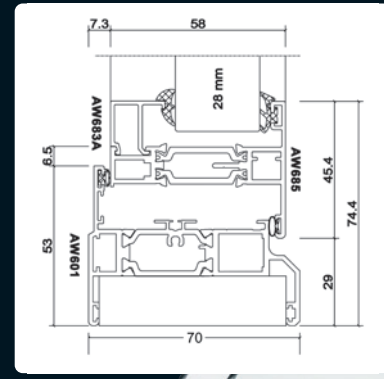

The *Choices* brand

Windows, Doors, Conservatories

'Choices' Aluminium Windows

Optio '58BW' Flush Casement

Specification

- ✓ 70mm only
- ✓ Frame Heights - 53mm or 73mm
- ✓ Internally glazed
- ✓ Fixed panes with dummy sashes
- ✓ Window Energy Rated 'B'
- ✓ Cranked handles
- ✓ Polyamide thermal break design for thermal performance

Colour Range

for fast delivery

Two frame depths

Two frame heights

Specification

- ✓ Contemporary Flat sash
- ✓ 58mm or 70mm front to back profile depth
- ✓ Frame Heights - 43mm, 53mm and 73mm
- ✓ Externally glazed fixed panes or internally glazed dummy sashes
- ✓ Window Energy Rated 'B'
- ✓ Black or White cranked handles
- ✓ Polyamide thermal break design for thermal performance